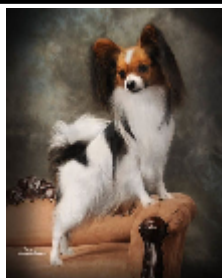

# Pedigree For CH Esprit 'N Jo-Bee's Go Diego Go

Breed: Papillon  
 Color: Tri Color  
 Sex: Male  
 Born: 03/18/2008  
 Reg. #: TR73956203  
 Bred by: Patsy Kirk & Bee Beeson & Jeanie Hittson  
 Owned by: Patsy Kirk