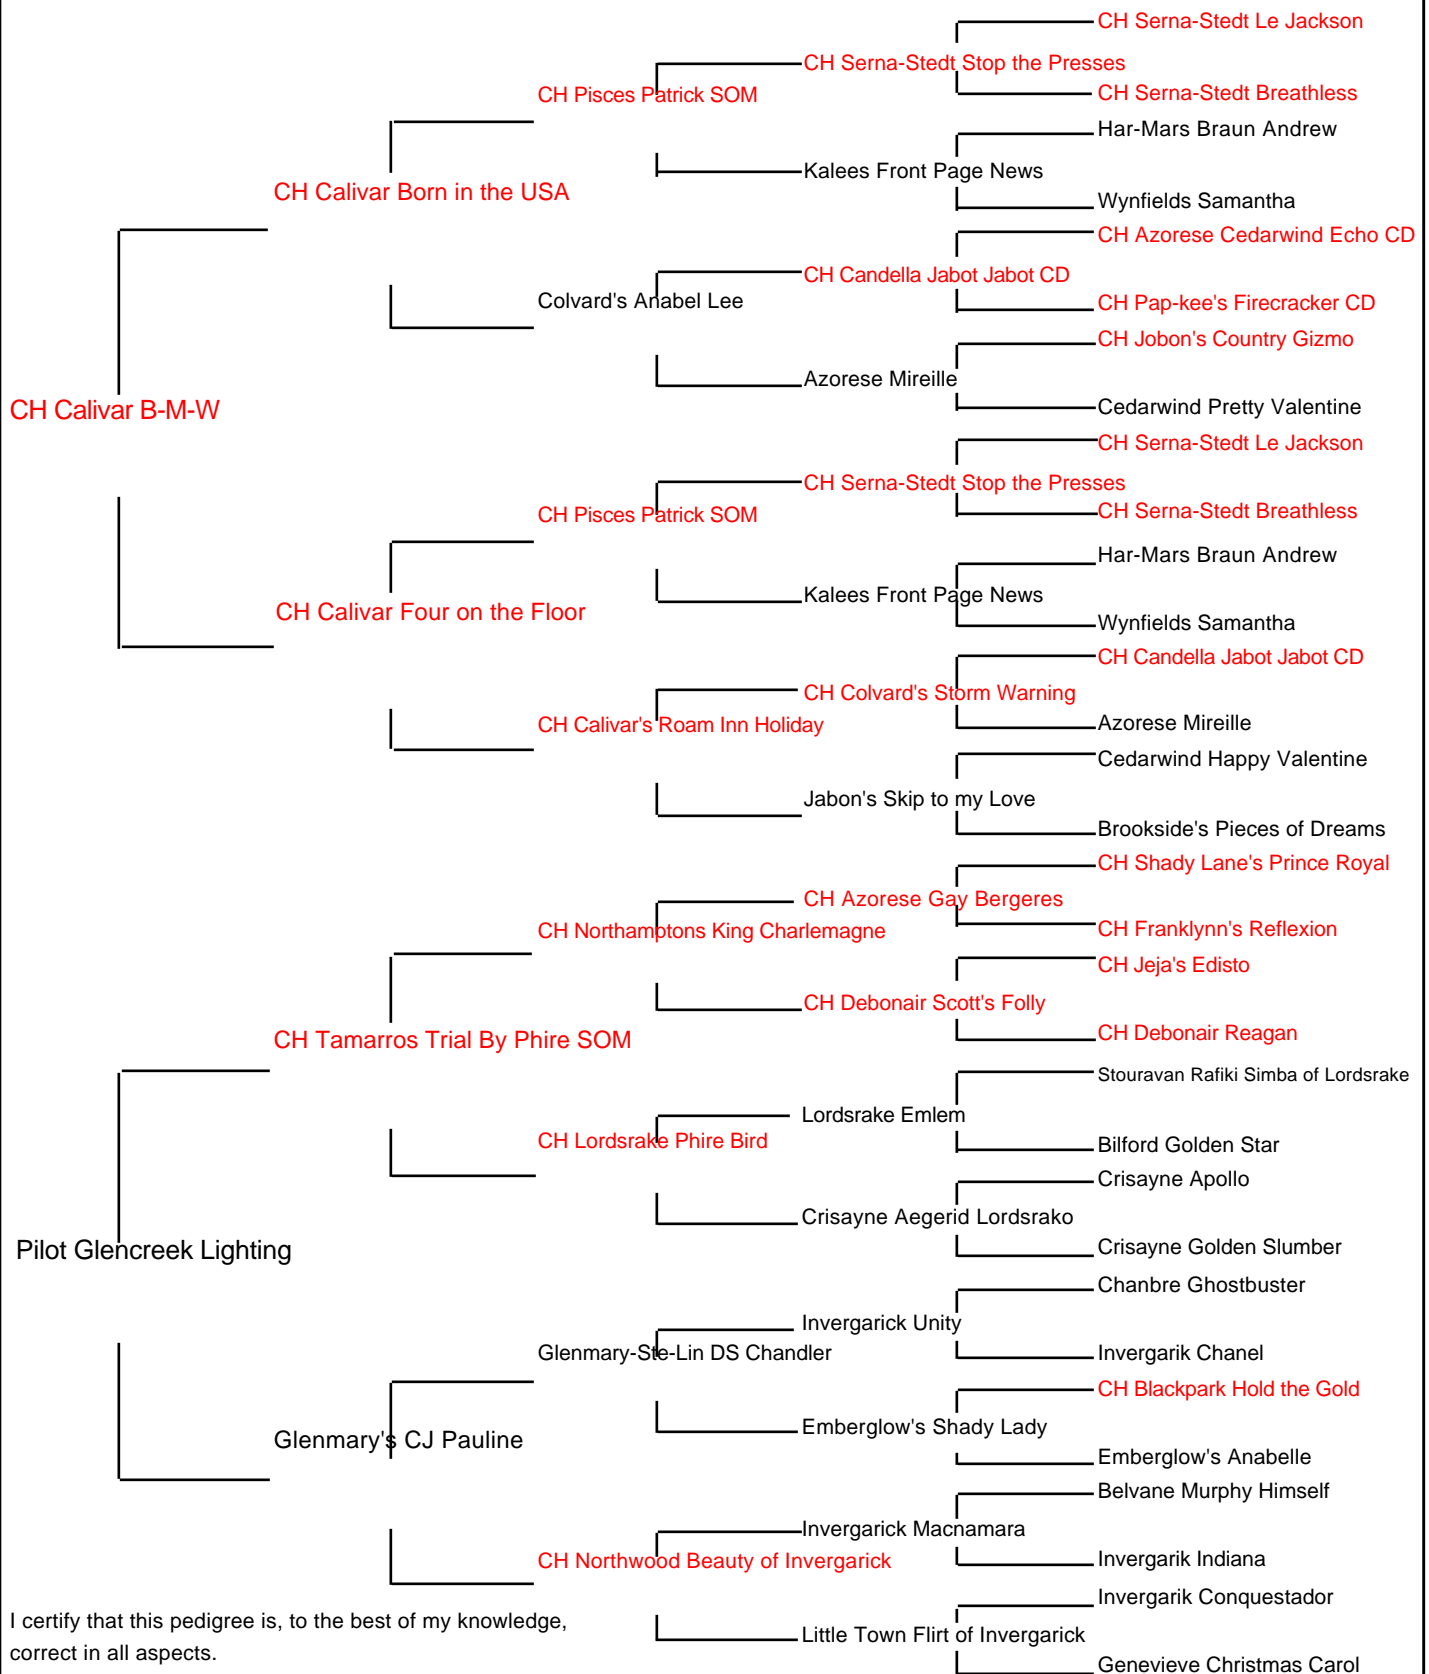

# Pedigree For CH Pilot Calivar Smooth Ride

I certify that this pedigree is, to the best of my knowledge,  
 correct in all aspects.  
 X \_\_\_\_\_ Date: \_\_\_\_\_