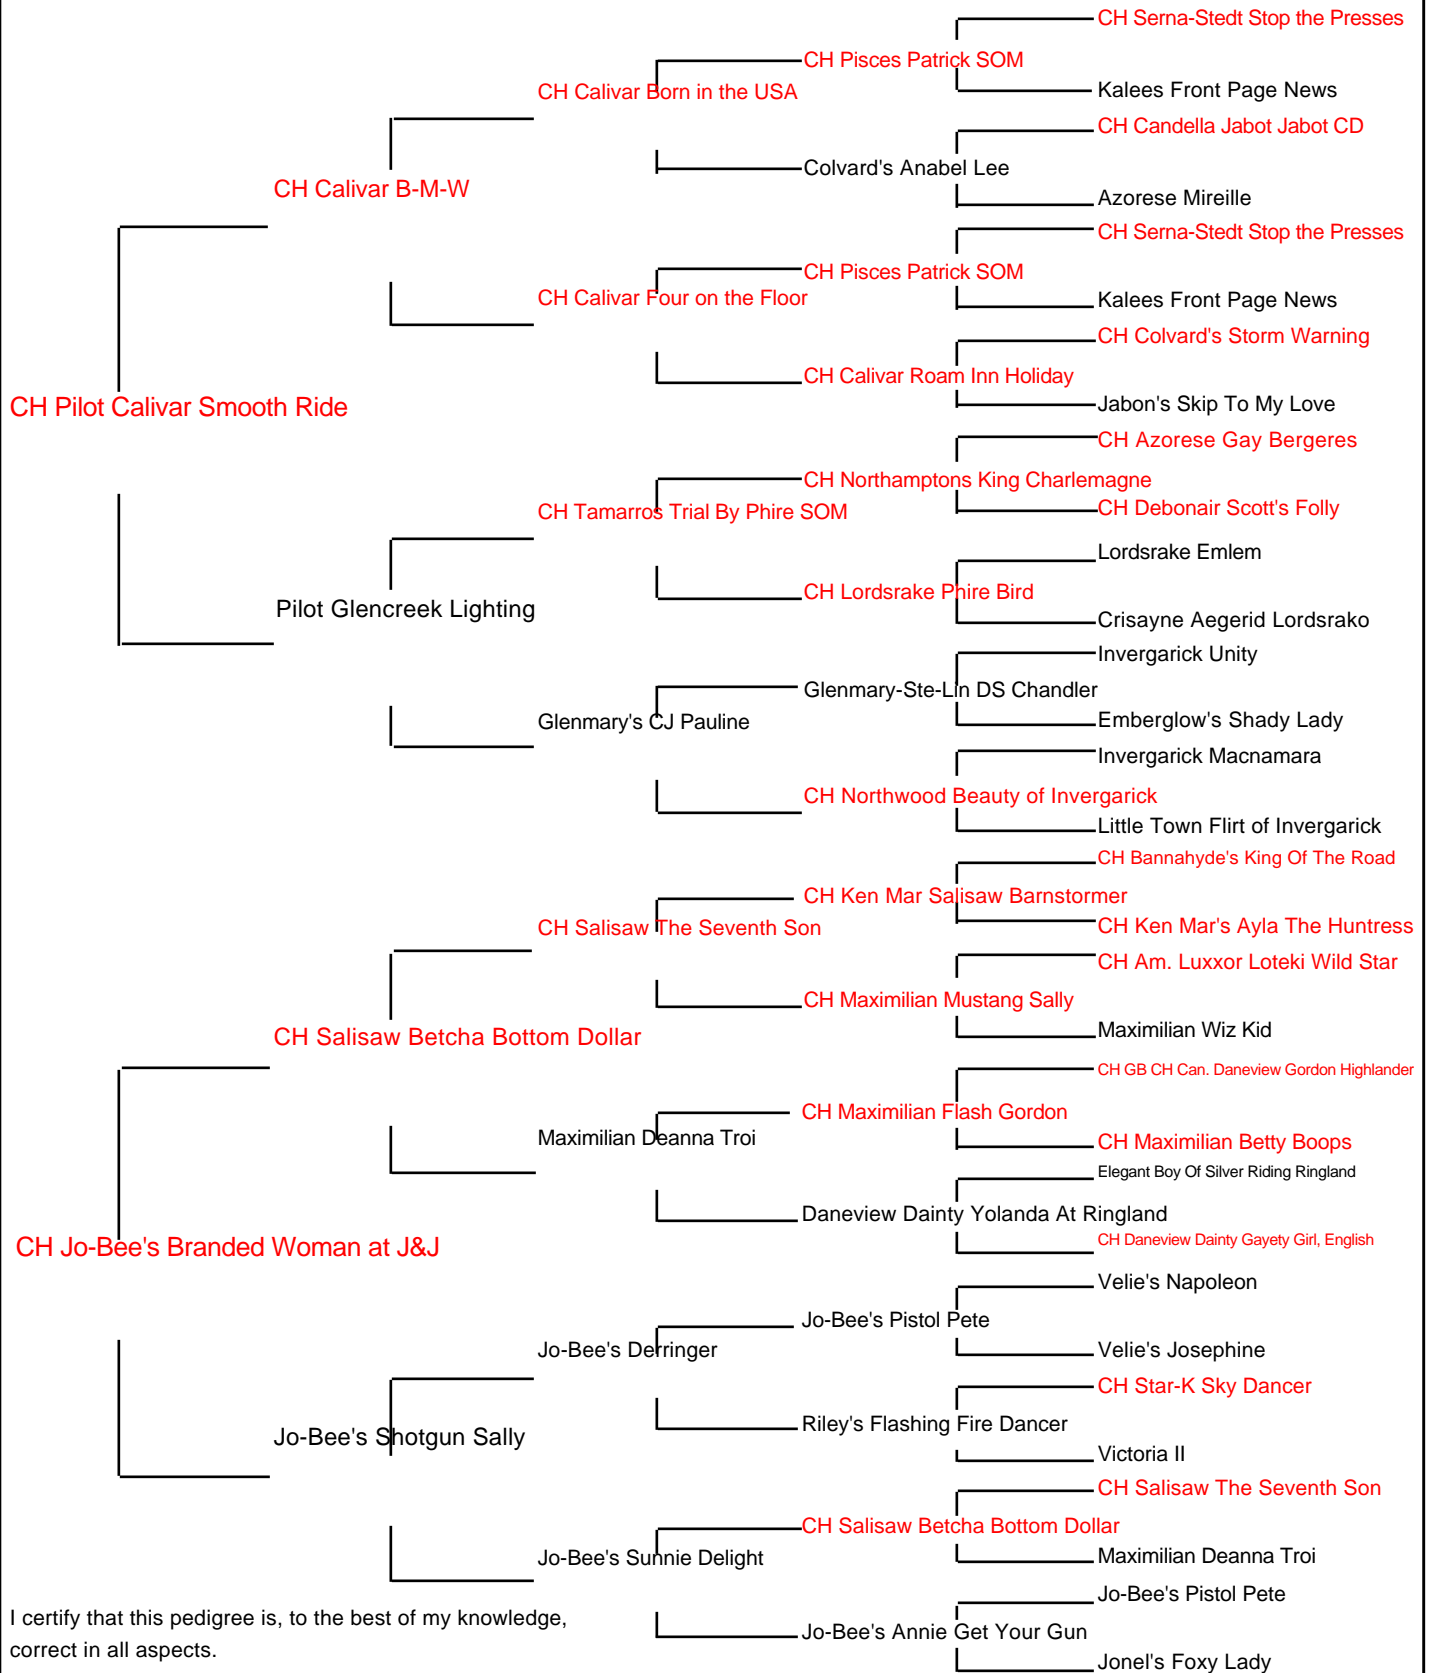

Patsy Kirk
 1540 County Road 3810
 Hawkins, Texas 75765
 903-769-5511

CH Esprit de Joannie Rochette et Jo-Bee

I certify that this pedigree is, to the best of my knowledge, correct in all aspects.
 X _____ Date: _____